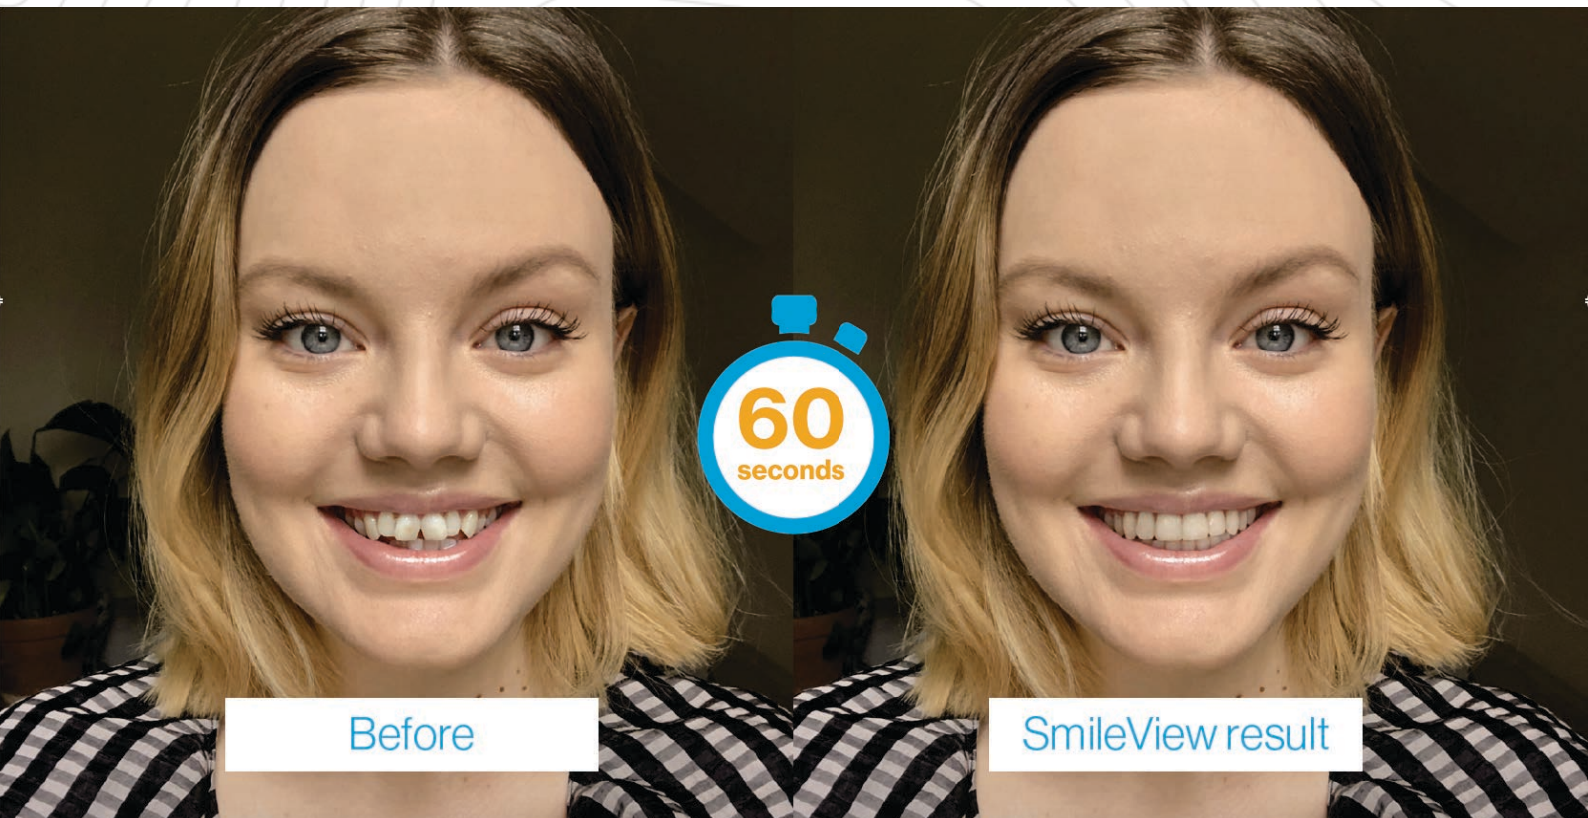

Try on a new smile in 60 seconds!

Scan the code below and take a selfie to start your SmileView experience.

Scan the QR code with your iPhone camera and you will be taken to the SmileView page to start the experience. Alternatively, type in the link below.